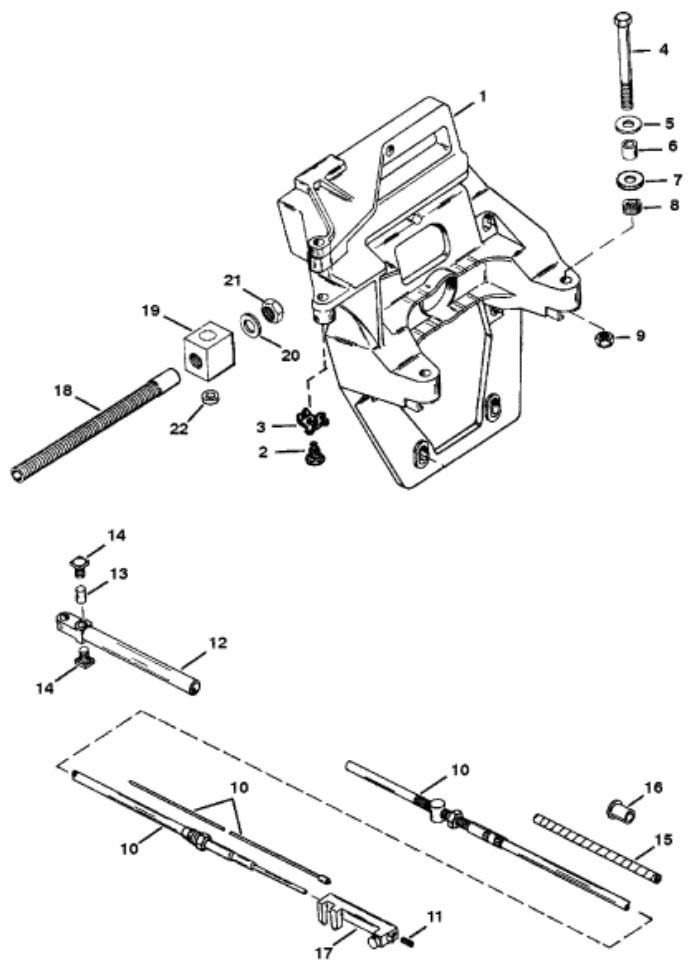

Parts List

Ref	Class	Part	Description	Qty	Comment	Footnote
1		44117A 8	TRANSOM PLATE ASSEMBLY	1		
2	10	42253	BOLT-PIVOT	2		
3	14	42254	WASHER-TAB	2		
4	10	97934	SCREW (1/2-20 X 5-1/4 IN.)	2		
5	12	35777	WASHER	2		
6	23	99299	SPACER	2		
7	12	32834	WASHER	2		
8	13	33734	LOCKWASHER (1/2 IN.)	2		
9	11	99298	NUT (1/2-20)	2		
10		19543A 4	SHIFT CABLE ASSEMBLY	1		
11	10	31700	SCREW (1/4-28 X 3/4 IN.)	1		
12		43433	GUIDE	1		
13		43436	ANCHOR	1		
14	10	20518	SCREW-SET (#8-32)	2		
15		38473	WRAPPING-SPIRAL	1		
16		14705	INSERT	1		
17		33981T 1	SLIDE	1		
18		96400	TUBE-STEERING	1	NON POWER STEERING	
19		95846	SWIVEL BLOCK	1	NON POWER STEERING	
20	12	37985	WASHER	1	NON POWER STEERING	
21	11	37984	NUT-JAM (7/8-14)	1	NON POWER STEERING	
22	23	95803	BUSHING	2	NON POWER STEERING	